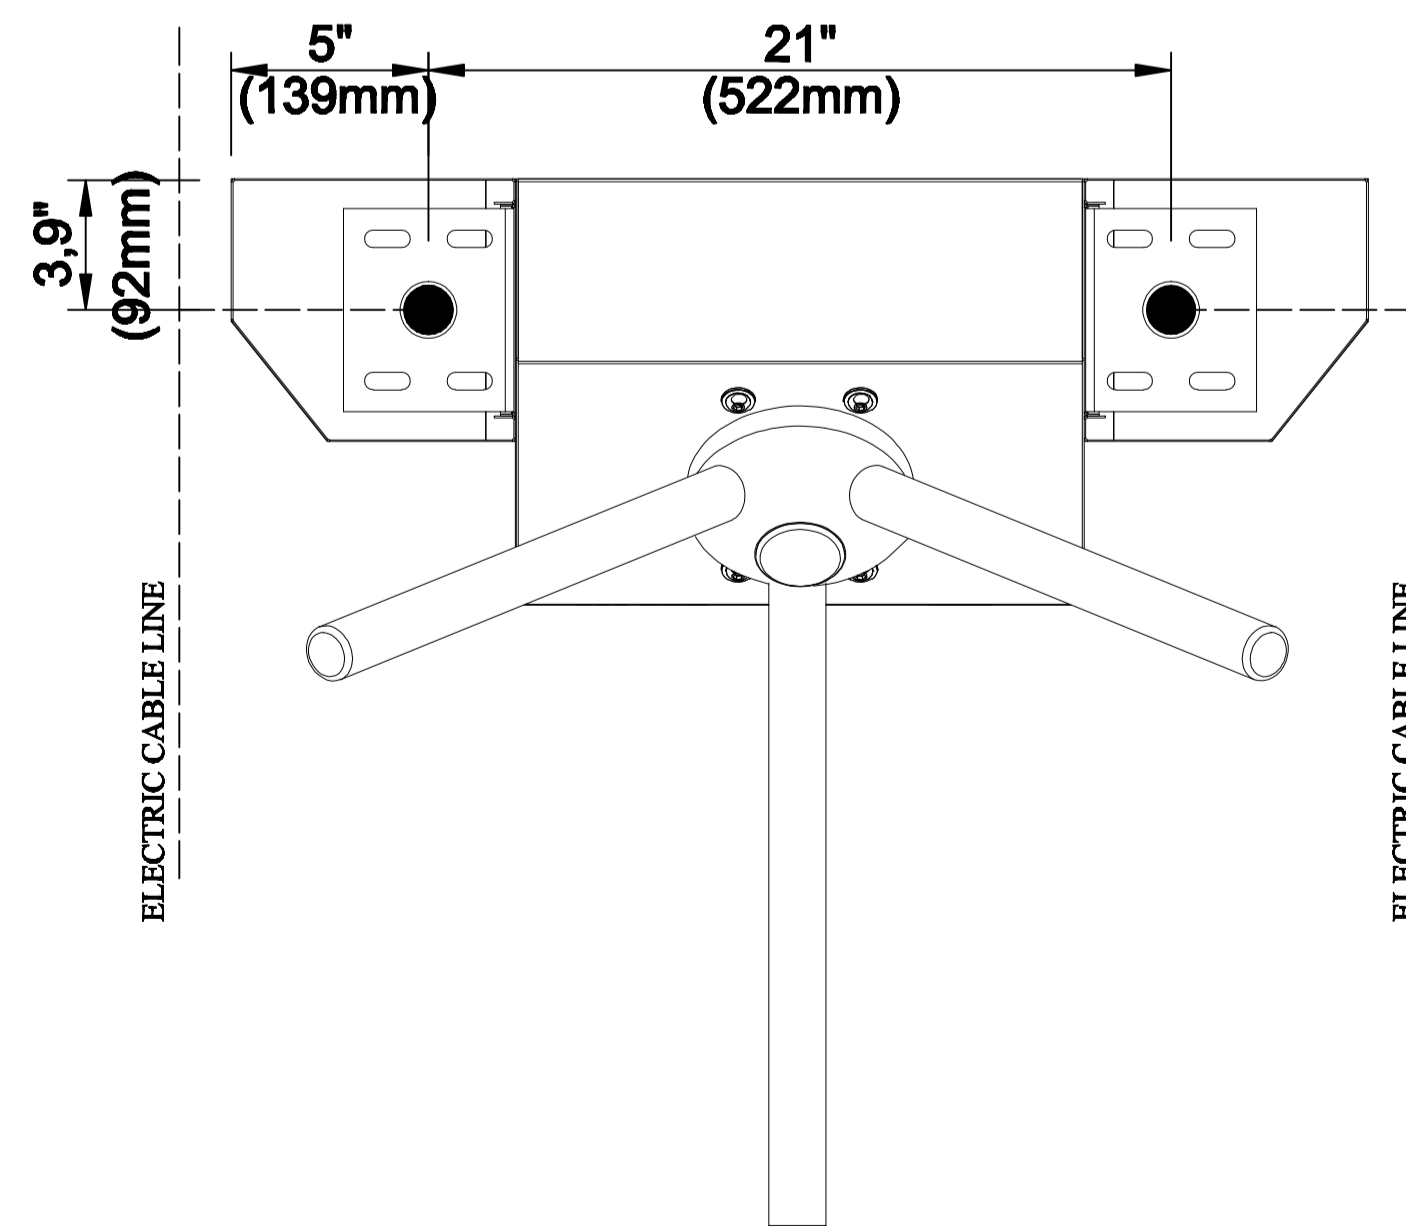

BASE VIEW OF TURNSTILE

BASE VIEW OF GROUND CONNECTION PLAQUE

ISOMETRIC VIEW OF GROUND CONNECTION

FRONT VIEW OF GROUND CONNECTION PLAQUE

TECHNICAL DRAWING DIMENSIONING	REVISION
 TANSA 1962 SINCE — TANSASECURITY.COM	
DRAWING MODEL	LTT 323
SCALE : 1/15	PAGE 1 / 1

A4