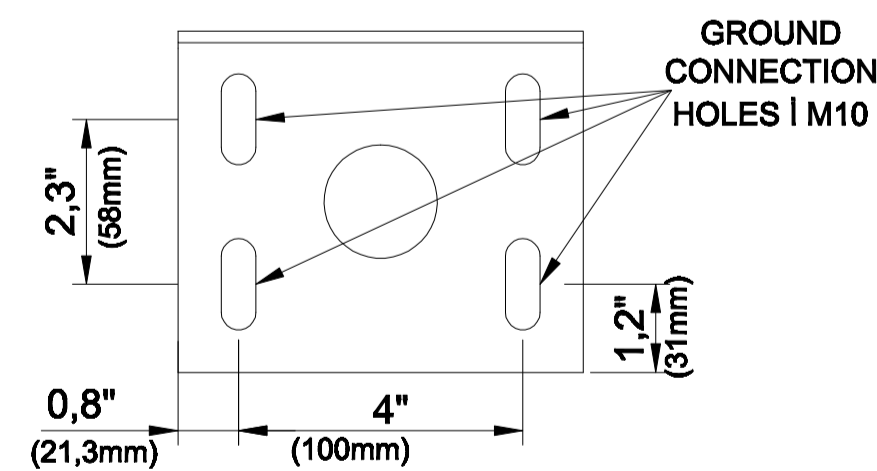

BASE VIEW OF TURNSTILE

BASE VIEW OF GROUND CONNECTION PLAQUE

ISOMETRIC VIEW OF GROUND CONNECTION

FRONT VIEW OF GROUND CONNECTION PLAQUE

TECHNICAL DRAWING DIMENSIONING	REVISION
 TANSA 1962 SINCE — TANSASECURITY.COM	
DRAWING MODEL	LTT 323
SCALE : 1/15	PAGE 1 / 1