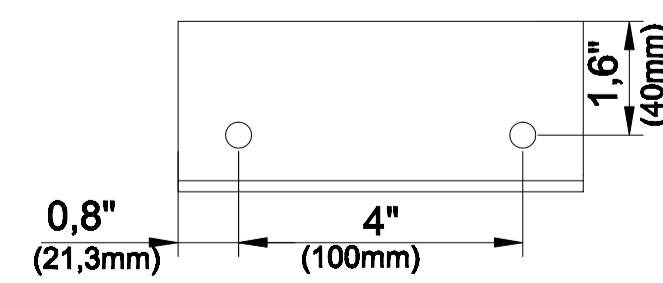

BASE VIEW OF TURNSTILE

BASE VIEW OF GROUND CONNECTION PLAQUE

ISOMETRIC VIEW OF GROUND CONNECTION

FRONT VIEW OF GROUND CONNECTION PLAQUE

TECHNICAL DRAWING DIMENSIONING	REVISION
 TANSA 1962 SINCE — TANSASECURITY.COM	
DRAWING MODEL	LTT 323
SCALE : 1/15	PAGE 1 / 1